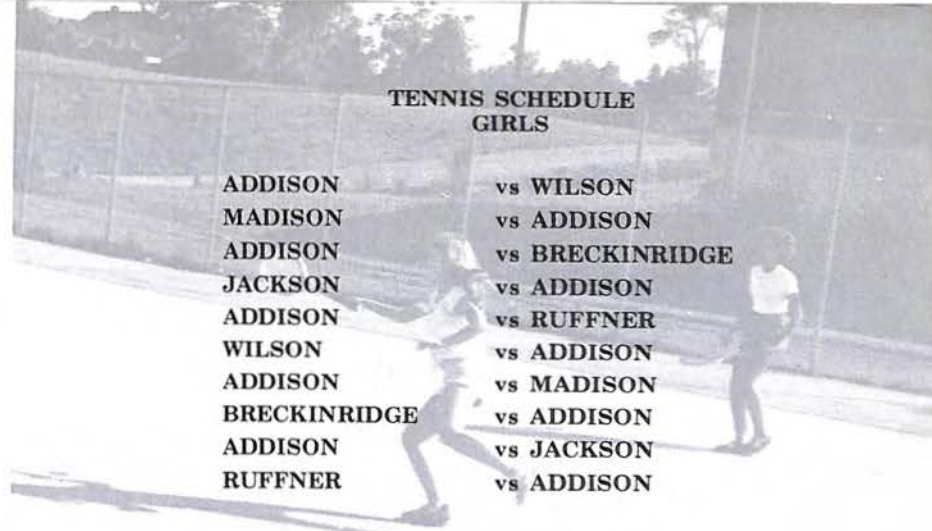

RECORD

WON 1

LOST 9

BOYS' WRESTLING SCHEDULE

VISITOR	HOME
ADDISON	BRECKINRIDGE
MADISON	ADDISON
ADDISON	WILSON
ADDISON	RUFFNER
JACKSON	ADDISON
BRECKINRIDGE	ADDISON
ADDISON	MADISON
WILSON	ADDISON
RUFFNER	ADDISON
ADDISON	JACKSON