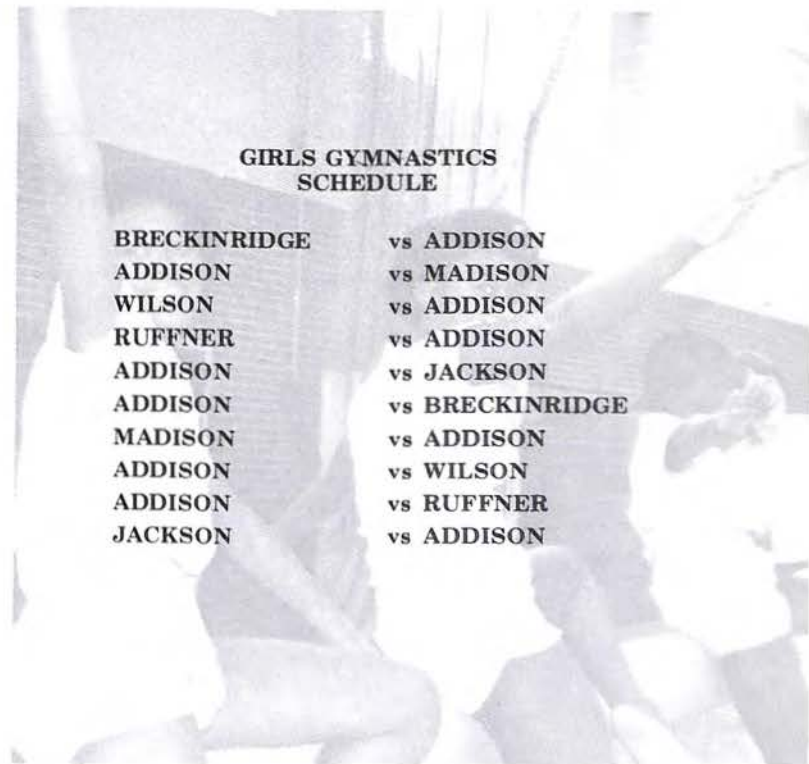

**GIRLS GYMNASTICS
SCHEDULE**

BRECKINRIDGE	vs	ADDISON
ADDISON	vs	MADISON
WILSON	vs	ADDISON
RUFFNER	vs	ADDISON
ADDISON	vs	JACKSON
ADDISON	vs	BRECKINRIDGE
MADISON	vs	ADDISON
ADDISON	vs	WILSON
ADDISON	vs	RUFFNER
JACKSON	vs	ADDISON