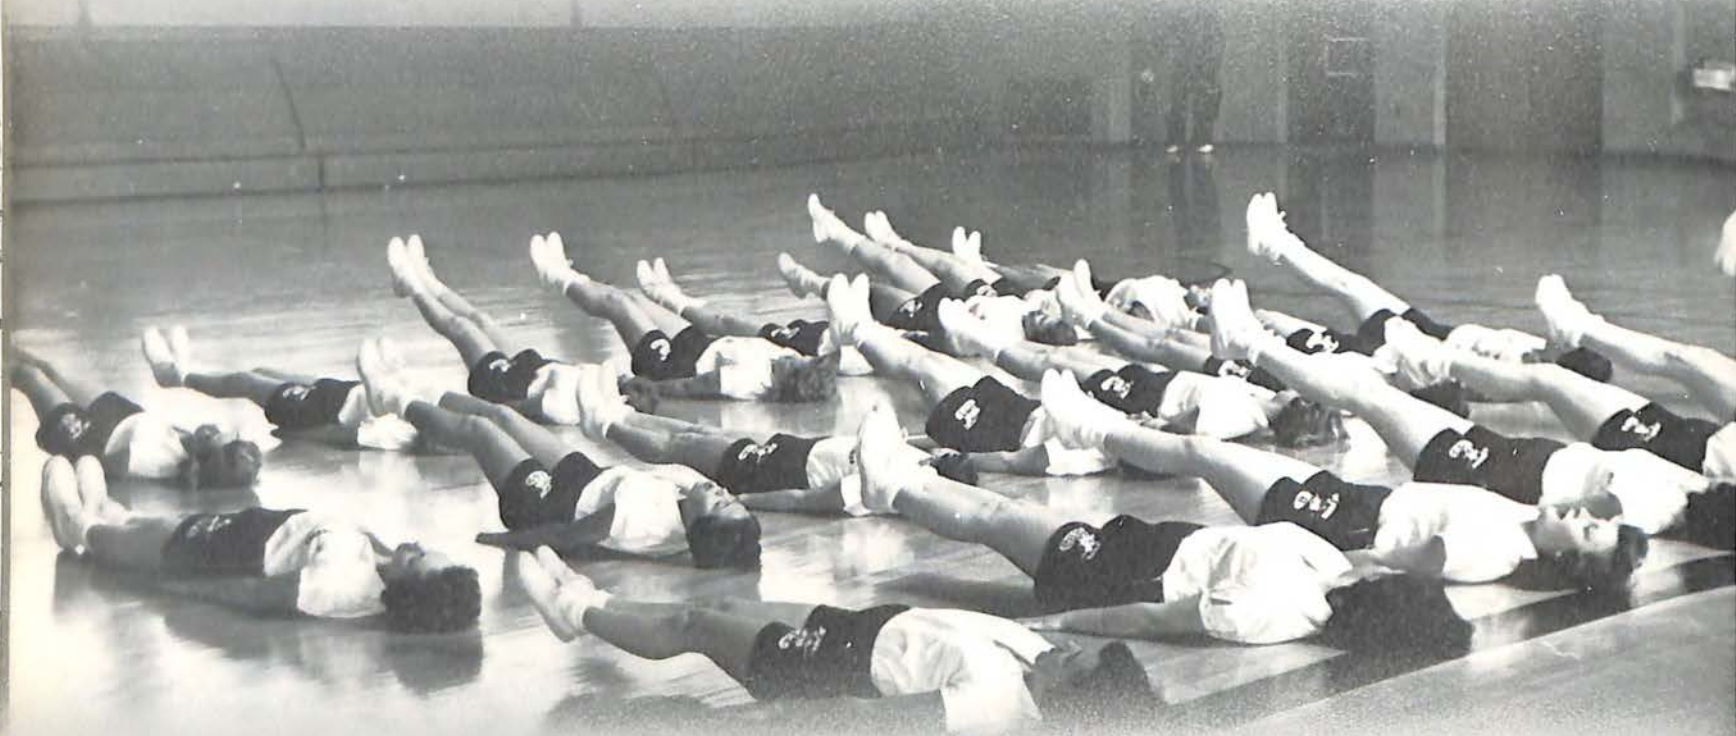

We plan a career in engineering.