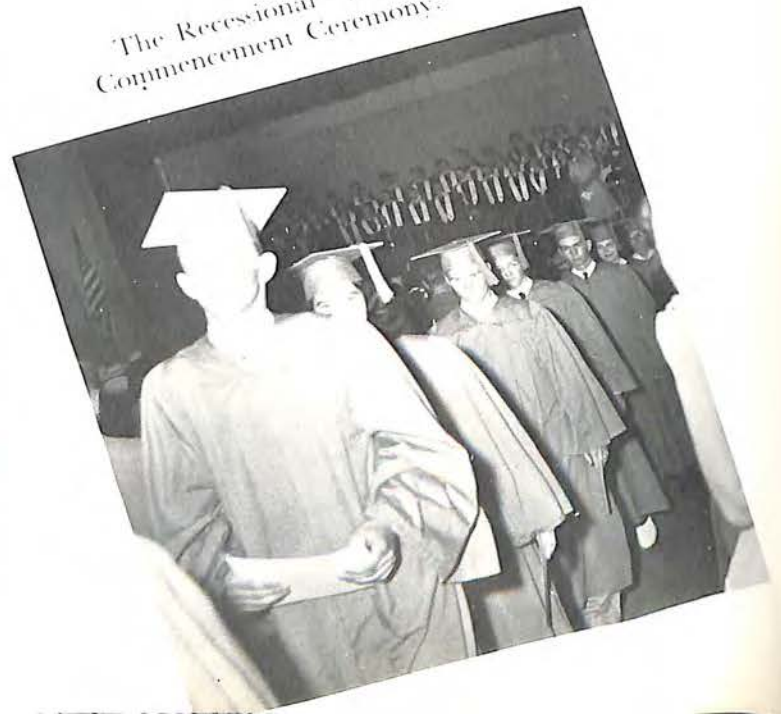

The Recessional - 1957 Commencement Ceremony.